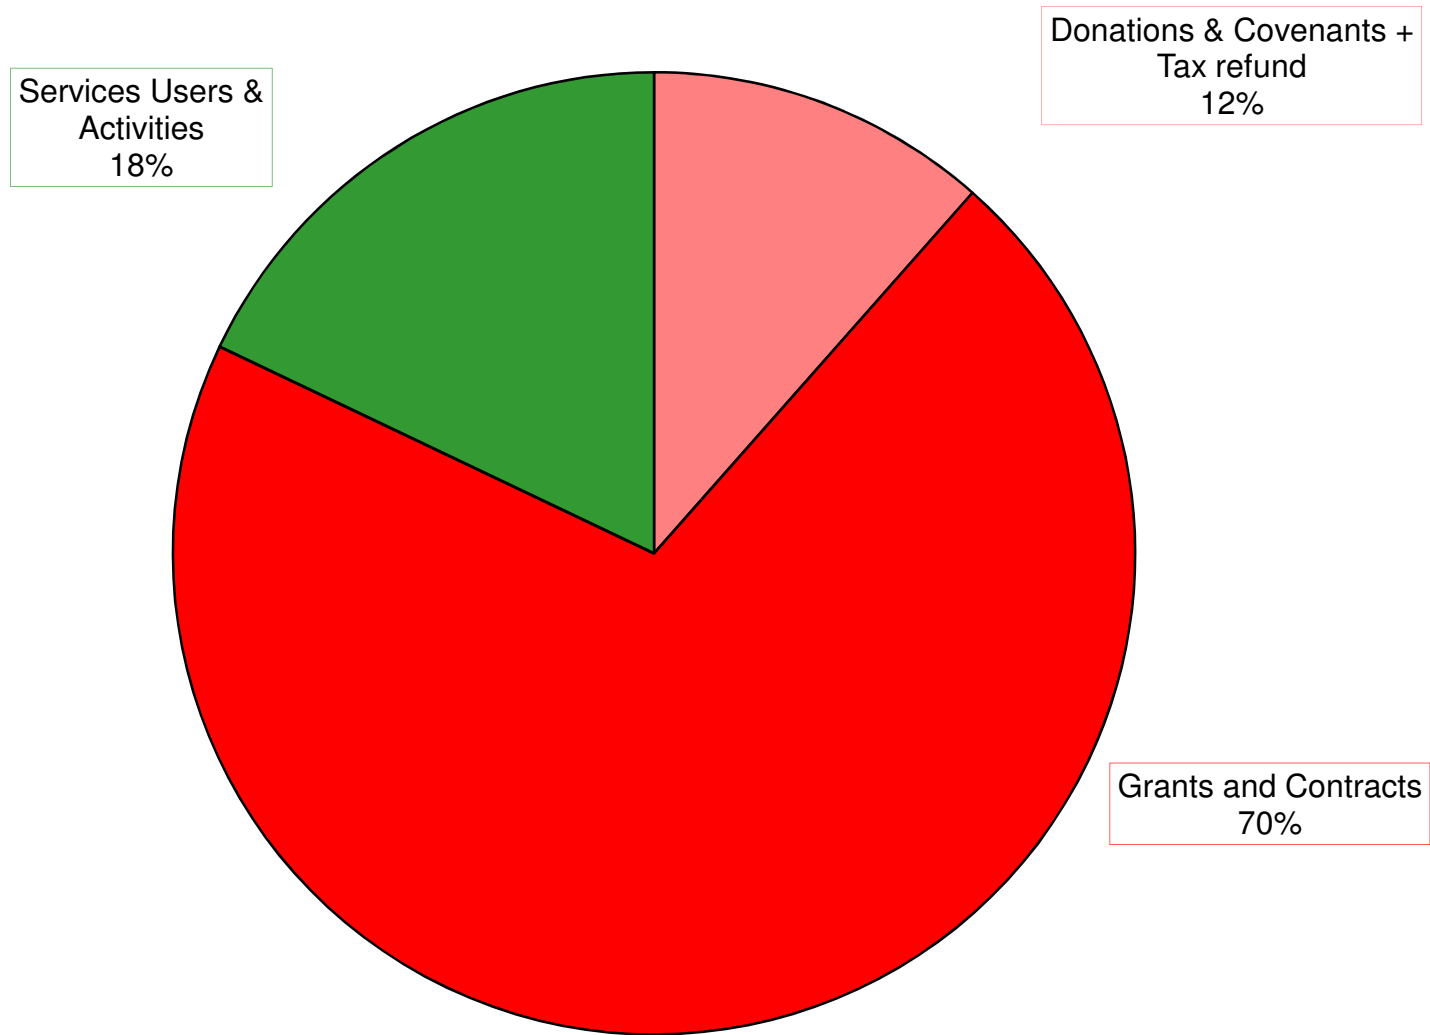

# Kingswell Income for the year Apr 2010 - Mar 2011

Total is £105,975