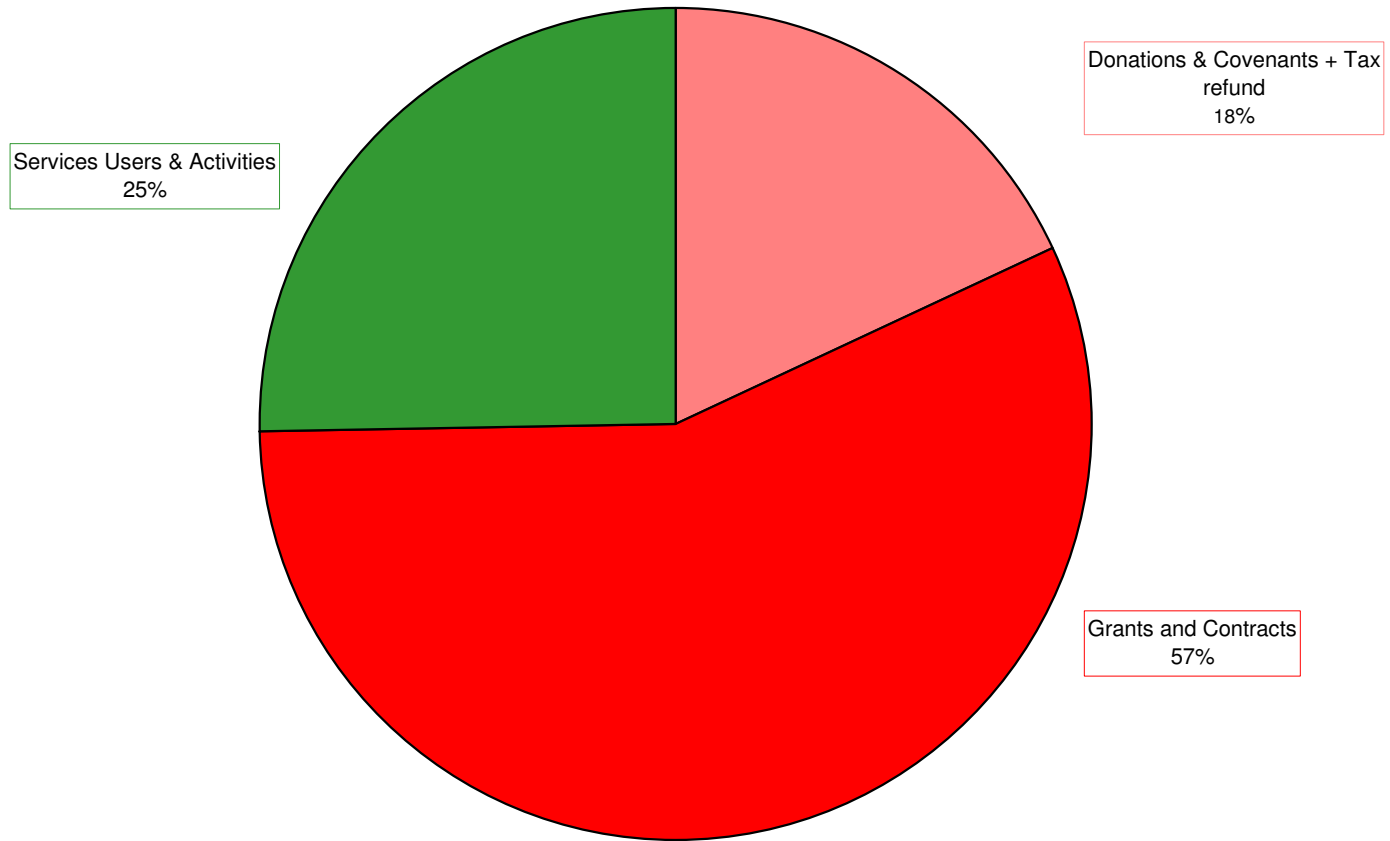

Kingswell Income for the year Apr 2008 - Mar 2009

Total is £101,156